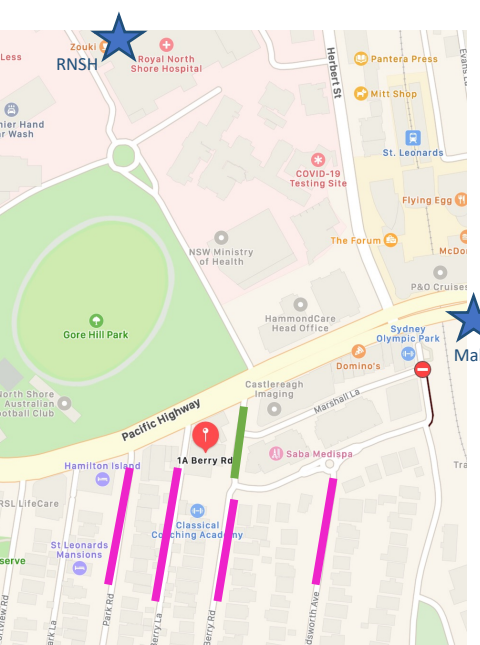

Our St Leonards offices are located inside Berry Road Medical Centre - 1A Berry Road, St Leonards.

- Arriving via public transport**
- 400m walk from St Leonards train station
 - Take the Herbert St or Pacific Hwy exit
 - 200m walk from Gore Hill bus stops
 - Various busses stop along here including the 320 and 261 from the city
 - 144 bus from Chatswood

Please see <https://transportnsw.info/trip> to plan your route

- Arriving via car**
- One hour *paid* street parking between Pacific Highway and Marshall Avenue roundabout
 - Two hour *paid* street parking on Berry Road past Marshall Avenue roundabout and adjoining streets
 - Free two hour parking at the new Mall 88, entry via Christie Lane
 - Royal North Shore Hospital paid parking