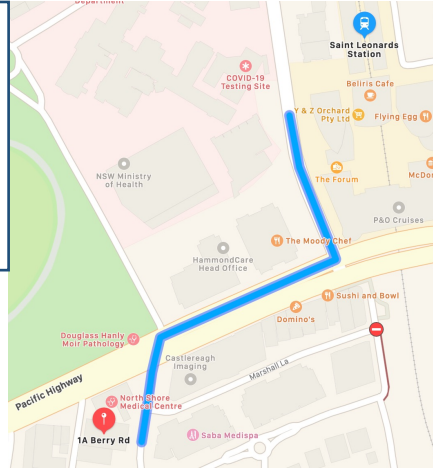

Our St Leonards offices are located inside Berry Road Medical Centre - 1A Berry Road, St Leonards.

- Arriving via public transport**
- 400m walk from St Leonards train station
 - Take the Herbert St or Pacific Hwy exit
 - 200m walk from Gore Hill bus stops
 - Various busses stop along here including the 320 and 261 from the city
 - 144 bus from Chatswood

Please see <https://transportnsw.info/trip> to plan your route

- Arriving via car**
- One hour *paid* street parking between Pacific Highway and Marshall Avenue roundabout
 - Two hour *paid* street parking on Berry Road past Marshall Avenue roundabout and adjoining streets
 - Free two hour parking at the new Mall 88, entry via Christie Lane
 - Royal North Shore Hospital paid parking